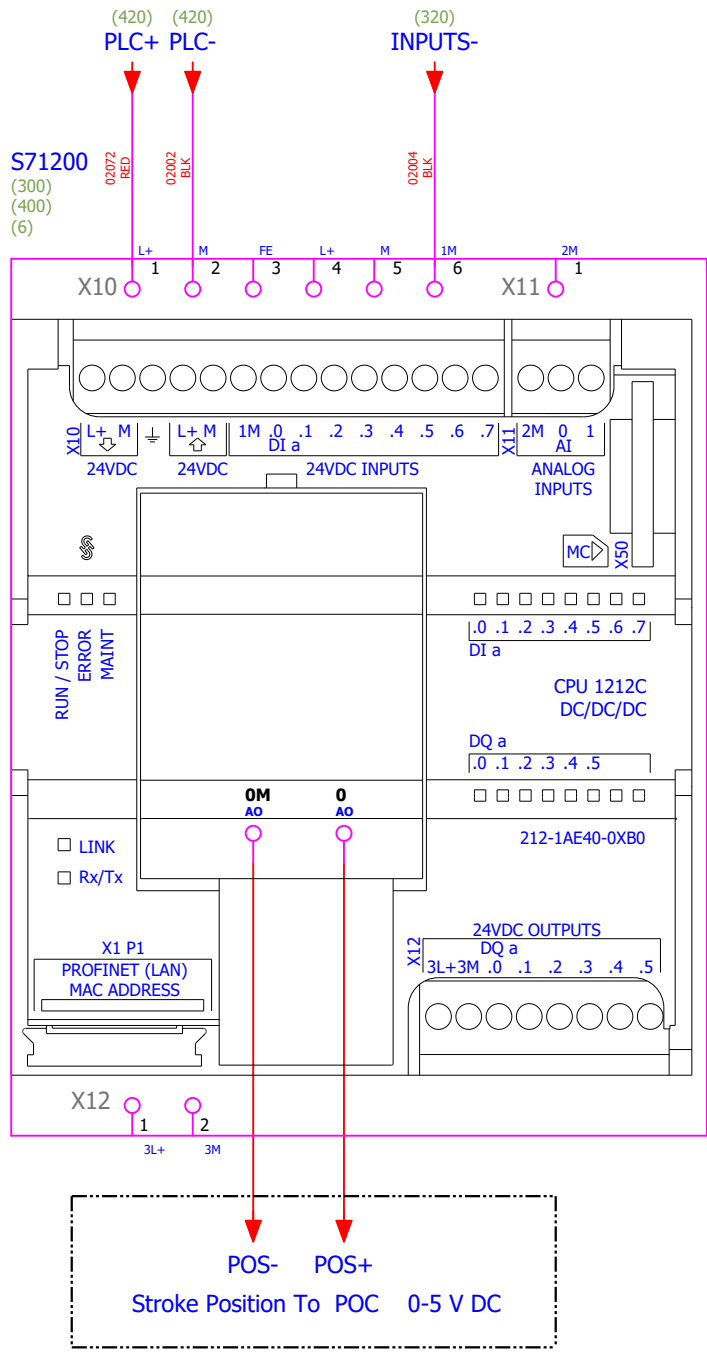

Kings Peak Electric & Automation LLC
 4752 S River RD

Duchesne , Utah 84021
United States of America

KPEA

Back Plane

 Kings Peak Electric & Automation LLC 4752 S River RD Duchesne , Utah 84021 United States of America	Ridge Panel View	Modified By DAVID Modified Date 4/2/2026	Drawing # V1.1
		Approved by: Checked by:	Page 1.2 3 / 8

Kings Peak Electric & Automation LLC
 4752 S River RD

Duchesne , Utah 84021
 United States of America

Ridge
HMI

Modified By DAVID
 Modified Date 11/6/2025

Approved by:
 Checked by:

Drawing #
V1.1

Page 6
 8 / 8