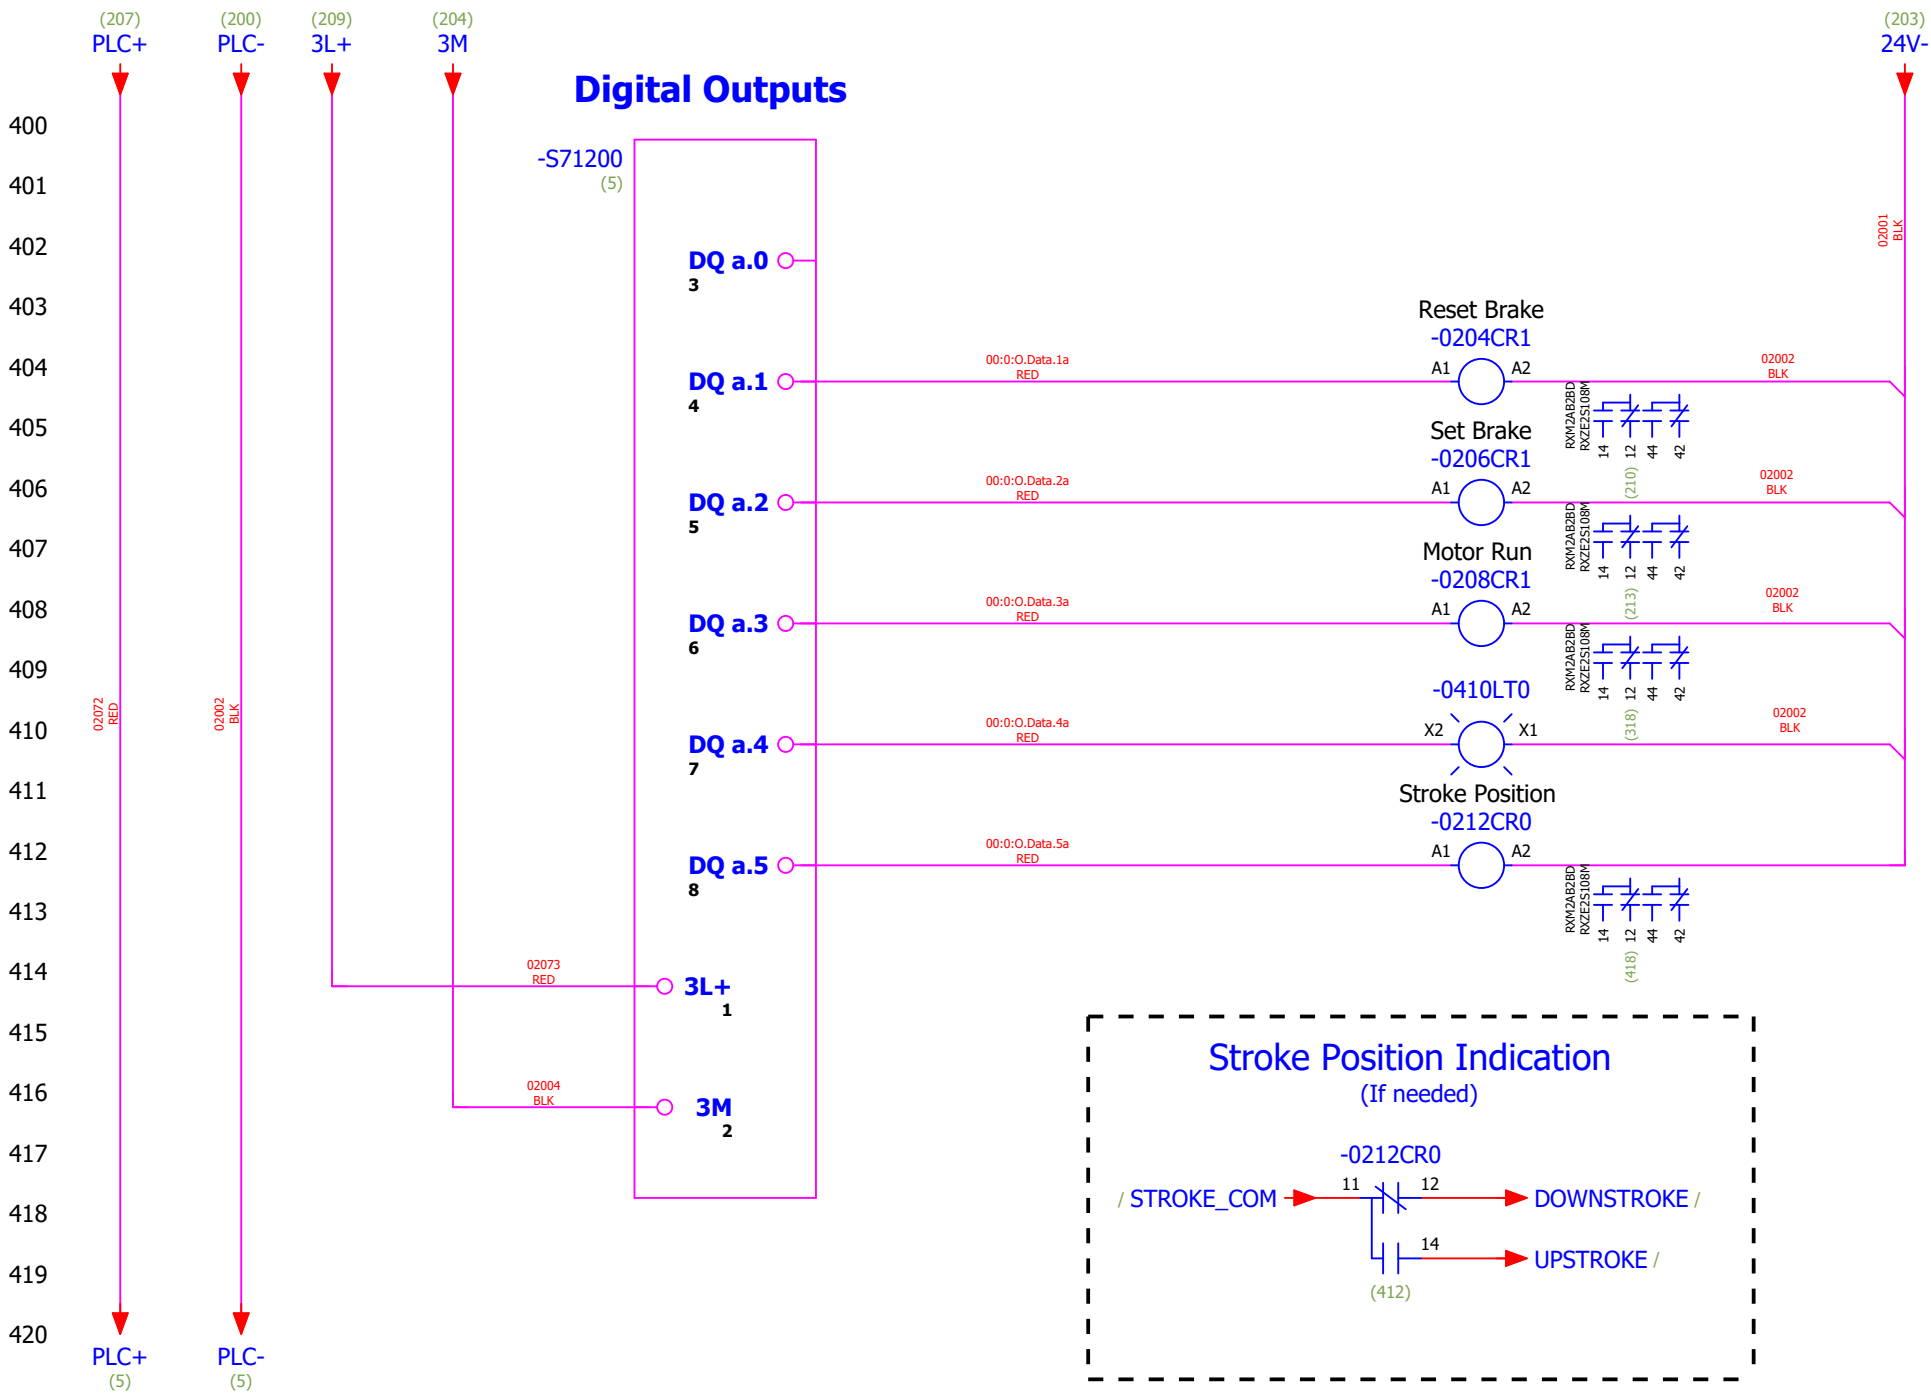

Kings Peak Electric & Automation LLC
 4752 S River RD

Duchesne , Utah 84021
United States of America

KPEA

Back Plane

 Kings Peak Electric & Automation LLC 4752 S River RD Duchesne , Utah 84021 United States of America	Ridge Panel View	Modified By DAVID Modified Date 4/2/2026	Drawing # V1.1
		Approved by: Checked by:	Page 1.2 3 / 8

Kings Peak Electric & Automation LLC
 4752 S River RD

Duchesne , Utah 84021
 United States of America

Ridge
HMI

Modified By DAVID
 Modified Date 11/6/2025

Approved by:
 Checked by:

Drawing #
V1.1

Page 6
 8 / 8