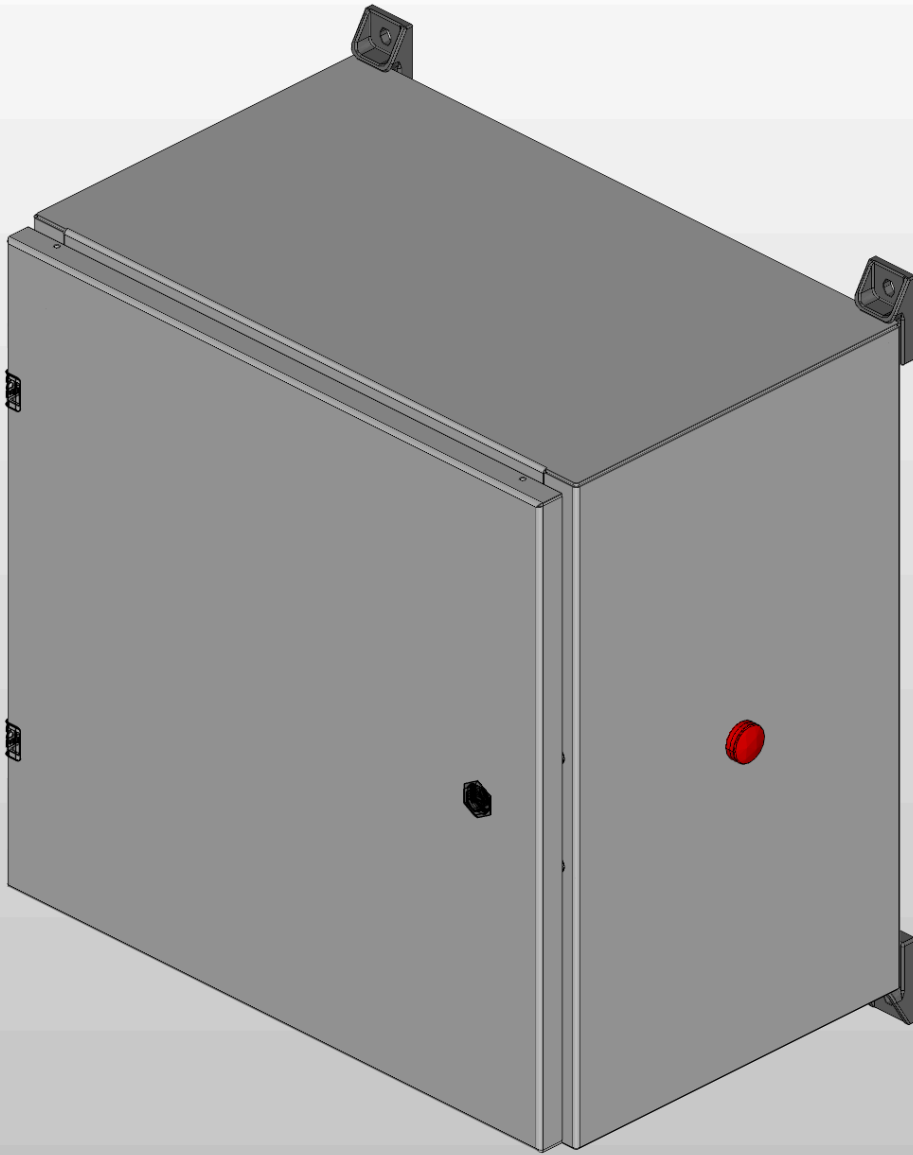

**Ridge
Enclosure View**

Modified By DAVID
Modified Date 4/2/2026
Approved by:
Checked by:

Drawing #
V1.1
Page 1.1
2 / 8

Kings Peak Electric & Automation LLC
4752 S River RD

Duchesne , Utah 84021
United States of America

KPEA