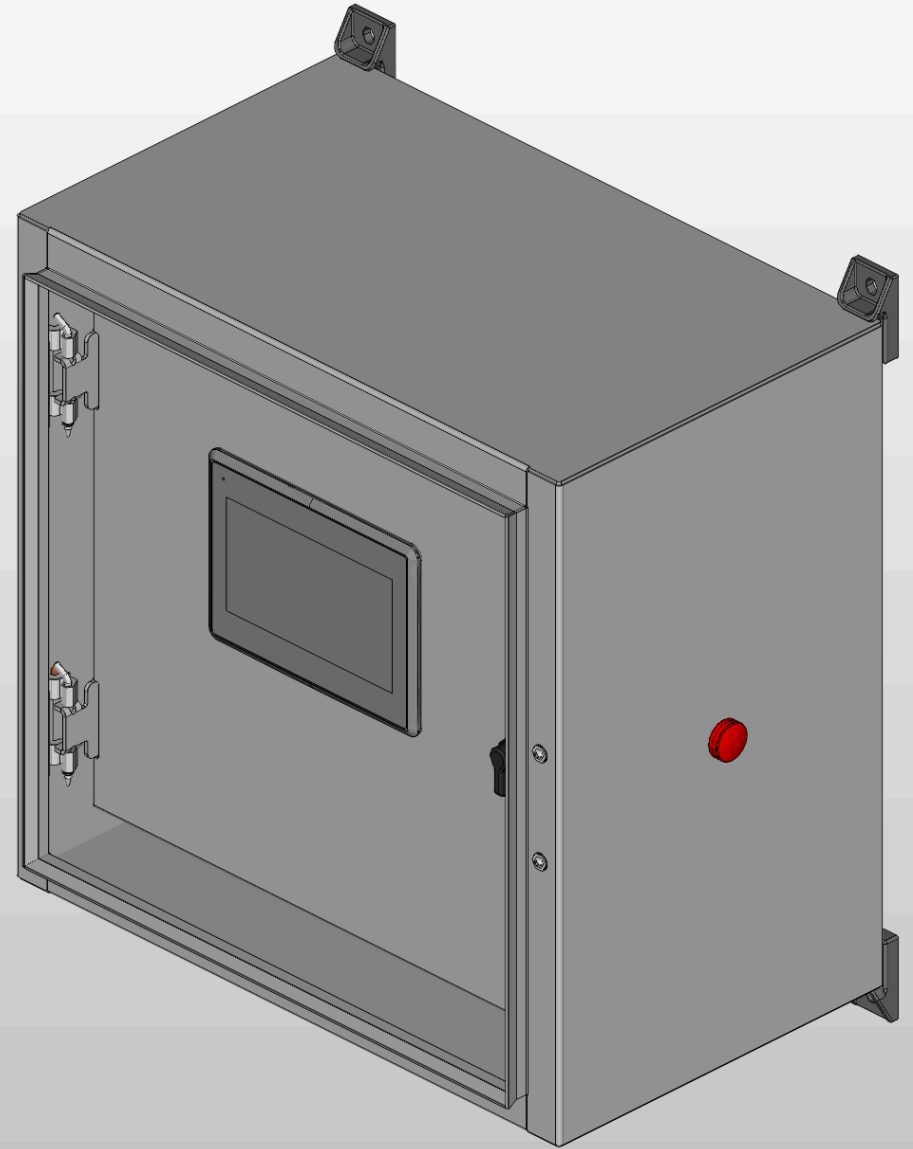

**Ridge
Enclosure View**

Modified By DAVID
Modified Date 4/2/2026
Approved by:
Checked by:

Drawing #
V1.1
Page 1.1
2 / 8

Kings Peak Electric & Automation LLC
4752 S River RD

Duchesne , Utah 84021
United States of America

KPEA