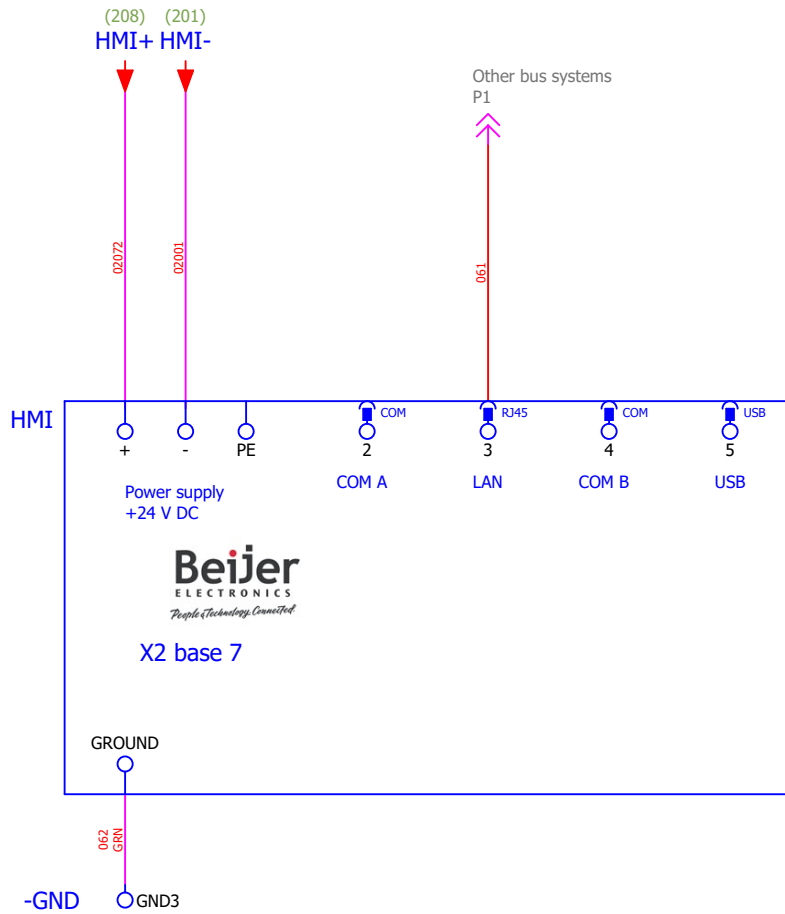

Kings Peak Electric & Automation LLC
 4752 S River RD

Duchesne , Utah 84021
United States of America

KPEA

Back Plane

 Kings Peak Electric & Automation LLC 4752 S River RD Duchesne , Utah 84021 United States of America	Ridge Panel View	Modified By DAVID Modified Date 4/2/2026	Drawing # V1.1
		Approved by: Checked by:	Page 1.2 3 / 8

Kings Peak Electric & Automation LLC
 4752 S River RD

Duchesne , Utah 84021
 United States of America

Ridge
HMI

Modified By DAVID
 Modified Date 11/6/2025

Approved by:
 Checked by:

Drawing #
V1.1

Page 6
 8 / 8