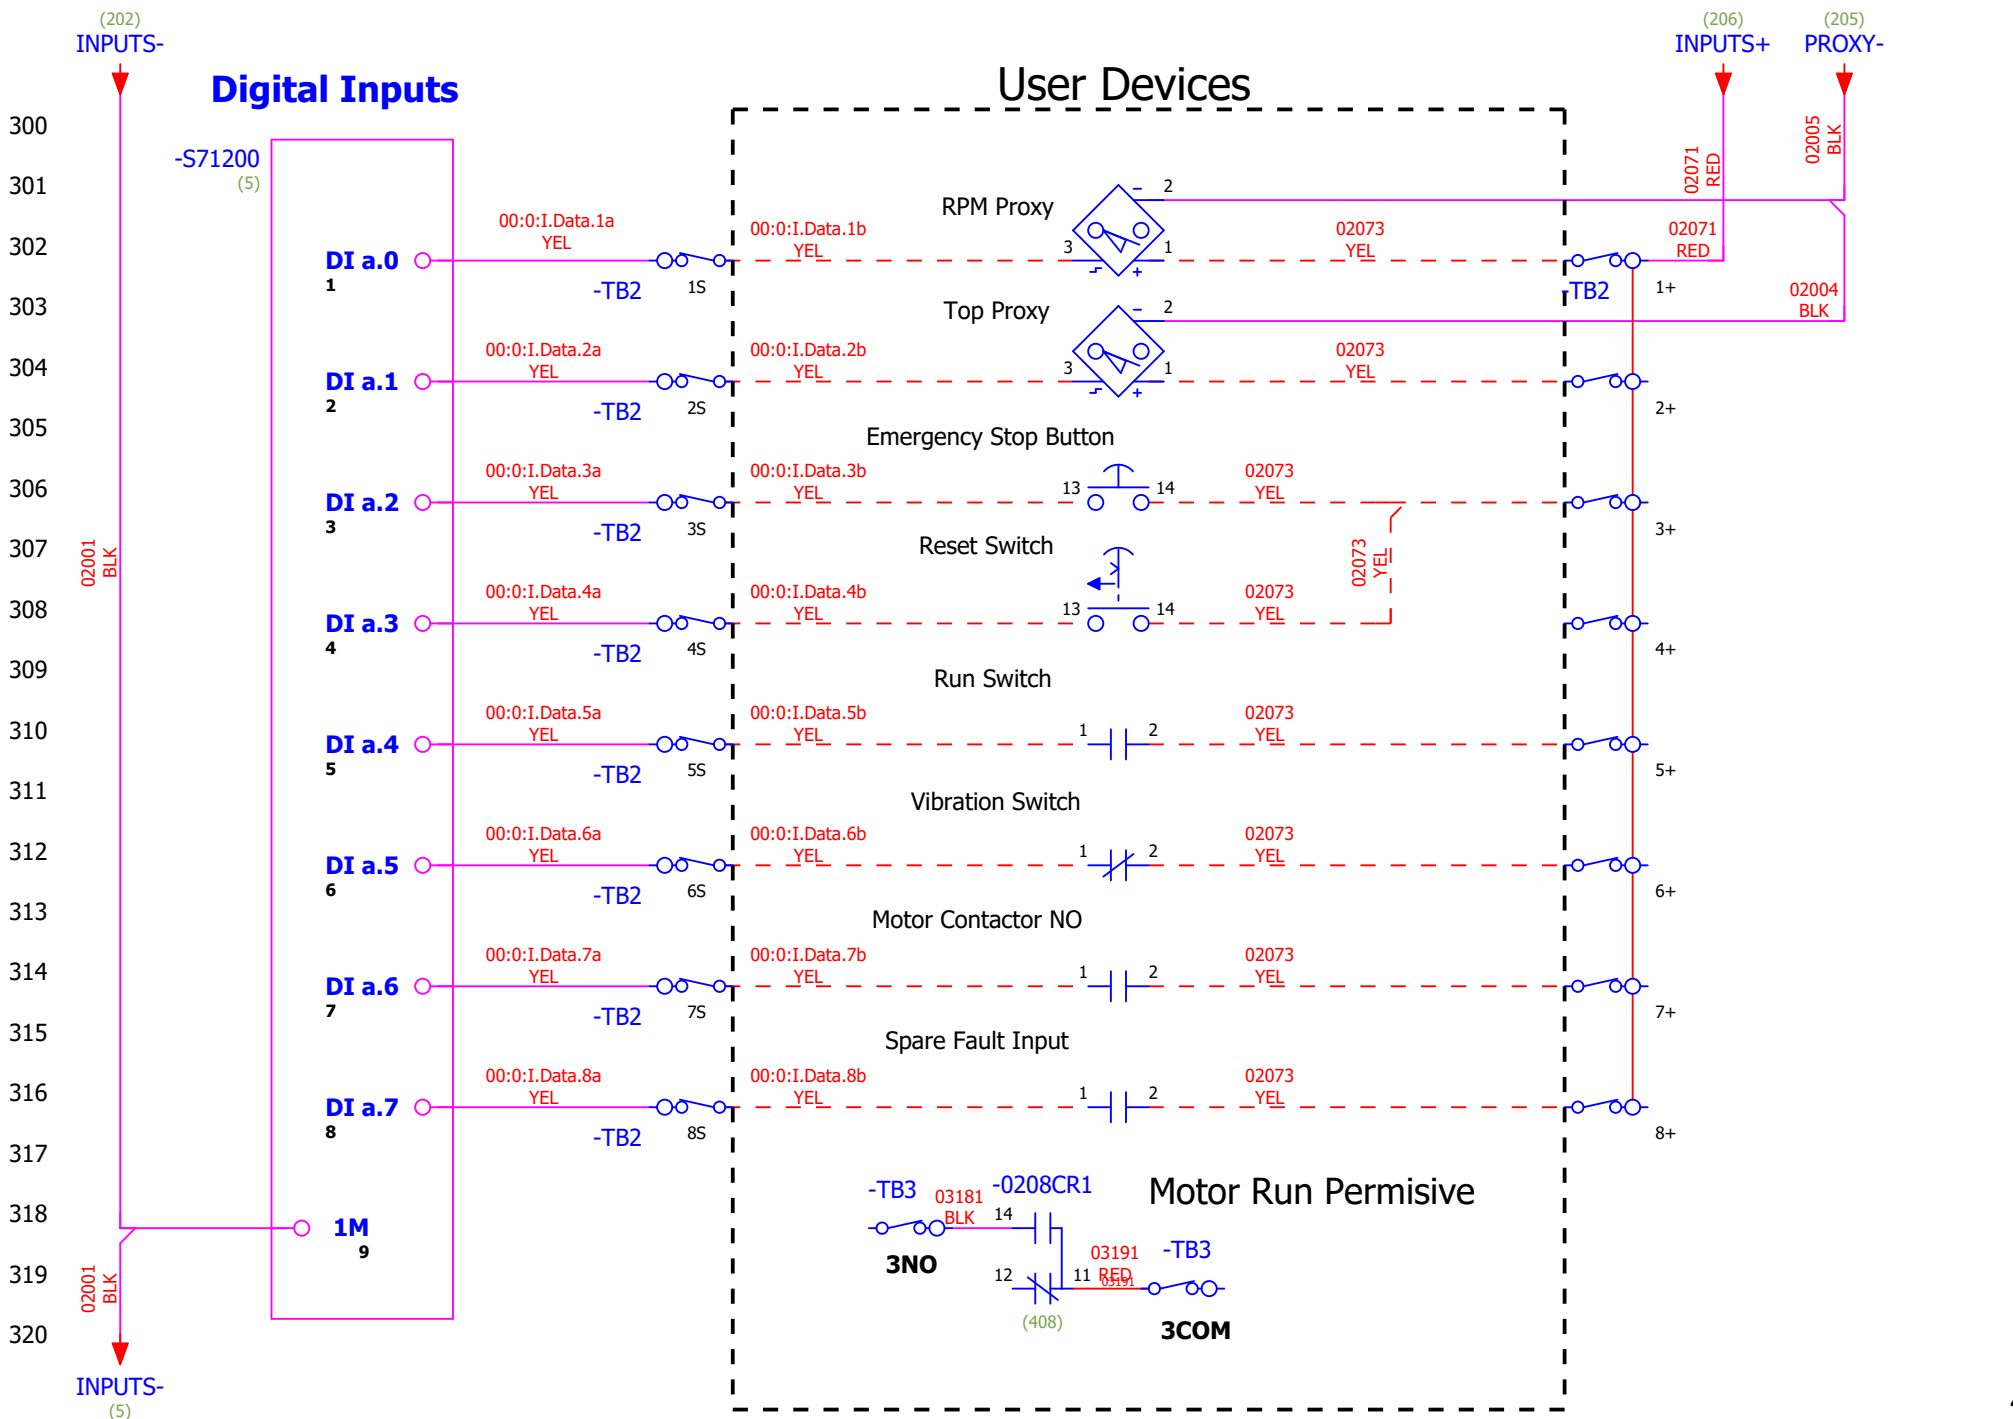

Kings Peak Electric & Automation LLC
 4752 S River RD

Duchesne , Utah 84021
United States of America

KPEA

Back Plane

 Kings Peak Electric & Automation LLC 4752 S River RD Duchesne , Utah 84021 United States of America	Ridge Panel View	Modified By DAVID Modified Date 4/2/2026	Drawing # V1.1
		Approved by: Checked by:	Page 1.2 3 / 8

Kings Peak Electric & Automation LLC
 4752 S River RD

Duchesne , Utah 84021
 United States of America

Ridge
HMI

Modified By DAVID
 Modified Date 11/6/2025

Approved by:
 Checked by:

Drawing #
V1.1

Page 6
 8 / 8