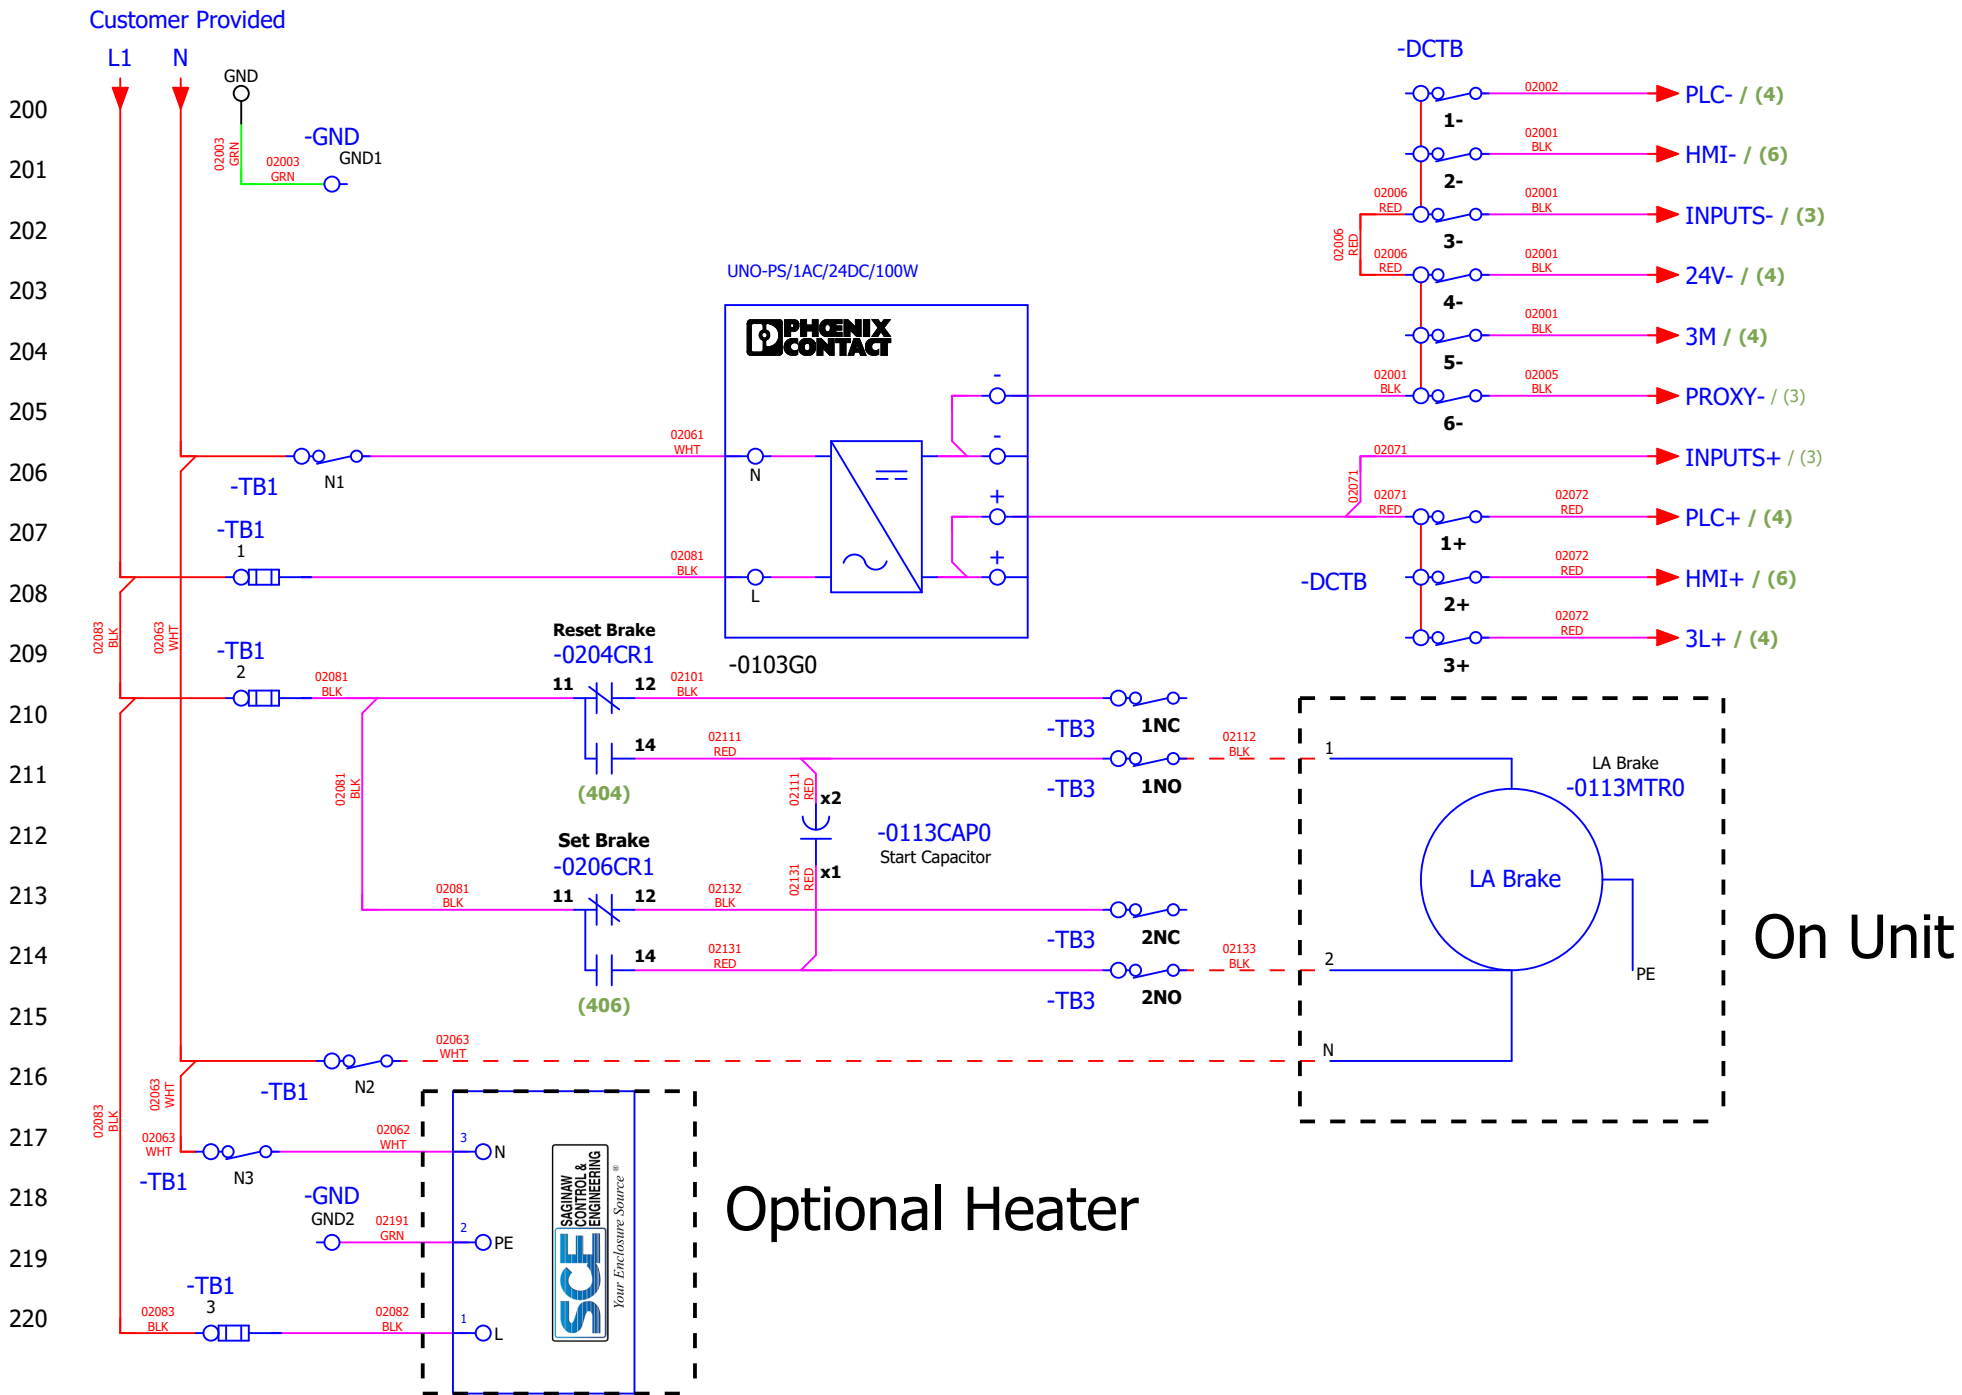

Kings Peak Electric & Automation LLC
 4752 S River RD

Duchesne , Utah 84021
United States of America

KPEA

Back Plane

 Kings Peak Electric & Automation LLC 4752 S River RD Duchesne , Utah 84021 United States of America	Ridge Panel View	Modified By DAVID Modified Date 4/2/2026	Drawing # V1.1
		Approved by: Checked by:	Page 1.2 3 / 8