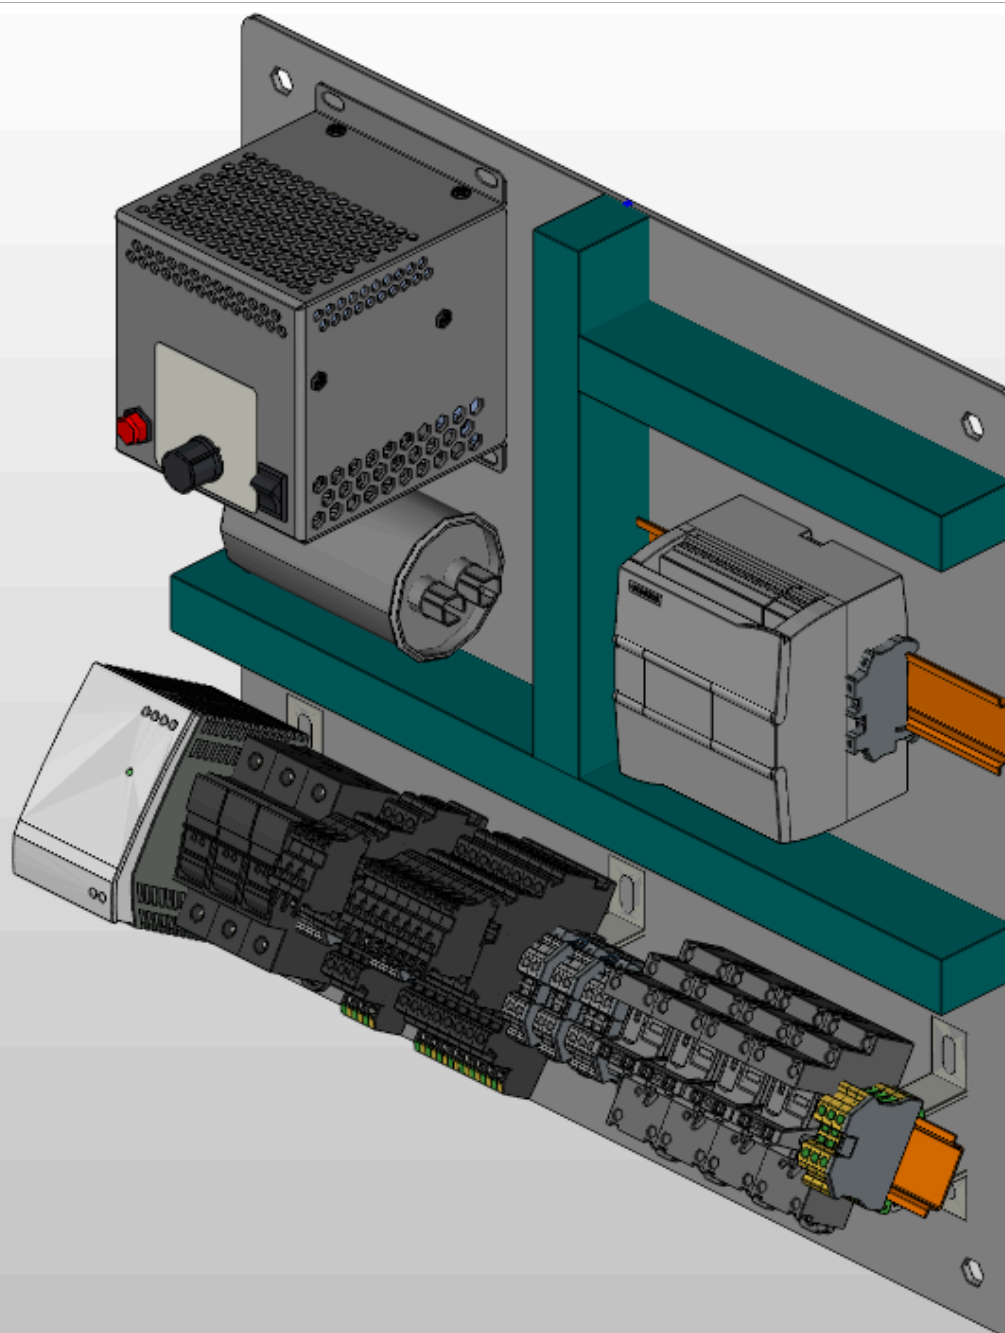

Ridge

Job number

V1.1

Project name

Ridge

Power Supply

120V AC

Type

Kings Peak Electric & Automation LLC
 4752 S River RD

Duchesne , Utah 84021
United States of America

KPEA

Back Plane

 Kings Peak Electric & Automation LLC 4752 S River RD Duchesne , Utah 84021 United States of America	Ridge Panel View	Modified By DAVID Modified Date 4/2/2026	Drawing # V1.1
		Approved by: Checked by:	Page 1.2 3 / 8